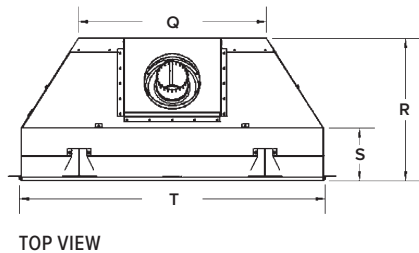

BENTLEY 39/42 PRODUCT DIMENSIONS

	ZCV39	ZCV42
A	32"	35 1/8"
B	4"	4"
C	7"	7"
D	29 3/8"	32 1/2"
E	7 1/2"	7 9/16"
F	18 7/16"	18 7/16"
G	1 15/16"	1 15/16"
H	28 9/16"	31 11/16"
I	39 3/8"	42 7/16"
J	37 11/16"	40 7/8"
K	34 1/2"	37 5/8"
L	24 1/16"	27 3/16"
M	29 5/8"	33 11/16"
N	2"	2"
O	33"	37 1/16"
P	3"	2 1/2"
Q	24 1/4"	27 7/8"
R	18 7/16"	18 7/16"
S	6 7/8"	6 7/8"
T	39 3/8"	42 7/16"