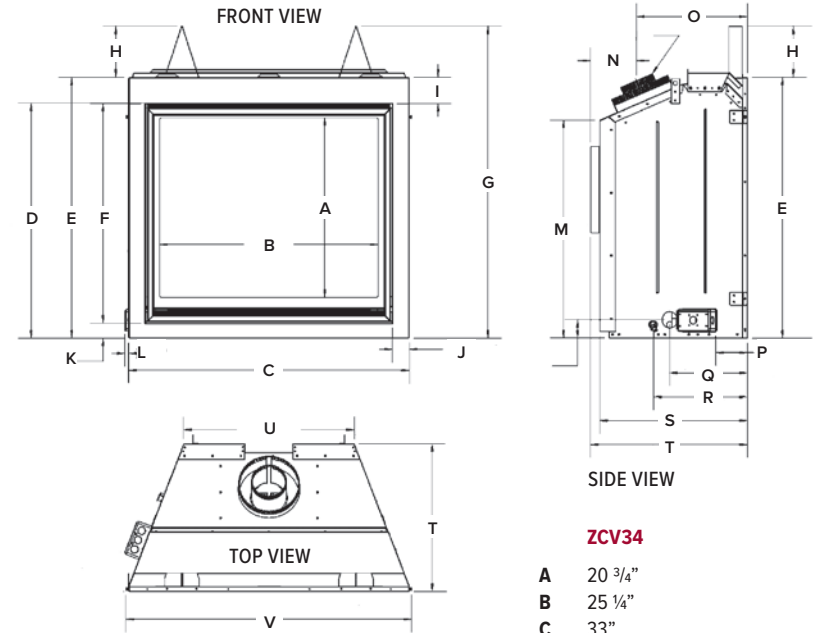

BENTLEY 34 PRODUCT DIMENSIONS

FRAMING DIMENSIONS

ZCV34

HEIGHT	
Actual	36"
Framing	36 1/8"
FRONT WIDTH	
Actual	33"
Framing	33 1/4"
DEPTH	
Actual	18 1/16"
Framing	18 1/8"***

*** Dependent of finishing material used

ZCV34

A	20 3/4"
B	25 1/4"
C	33"
D	27 1/8"
E	30 1/8"
F	25 5/16"
G	36"
H	5 7/8"
I	3 1/16"
J	1 15/16"
K	1 3/4"
L	7/16"
M	25 3/16"
N	5 1/4"
O	12 13/16"
P	3 1/16"
Q	8 5/16"
R	10 13/16"
S	17 1/16"
T	18 1/16"
U	19 11/16"
V	33"

SURROUNDS

	HEARTH MOUNT (3" WIDE)	PICTURE FRAME (4" WIDE)	PICTURE FRAME (1 1/16" WIDE)
ZCV34	ZCV34S1BL 34 7/8" W x 30 3/4" H	ZCV34S1PF 36 5/8" W x 33 3/8" H	ZCV34S2PF 31 1/16" W x 28 3/4" H