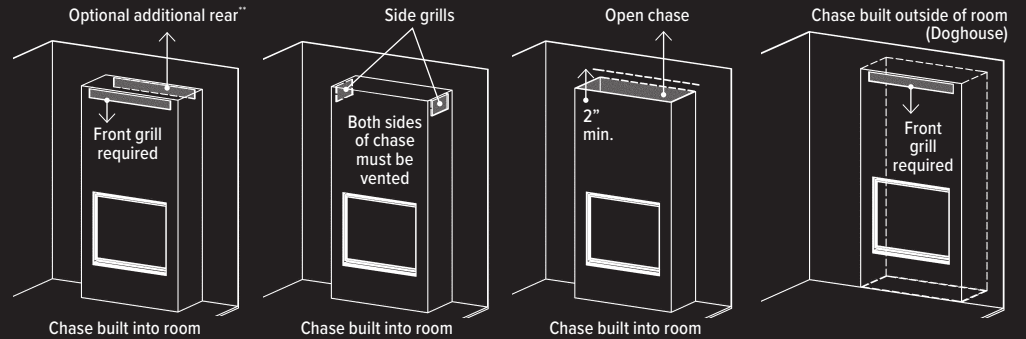

FRAMED COOL TOUCH WALL TECHNOLOGY*