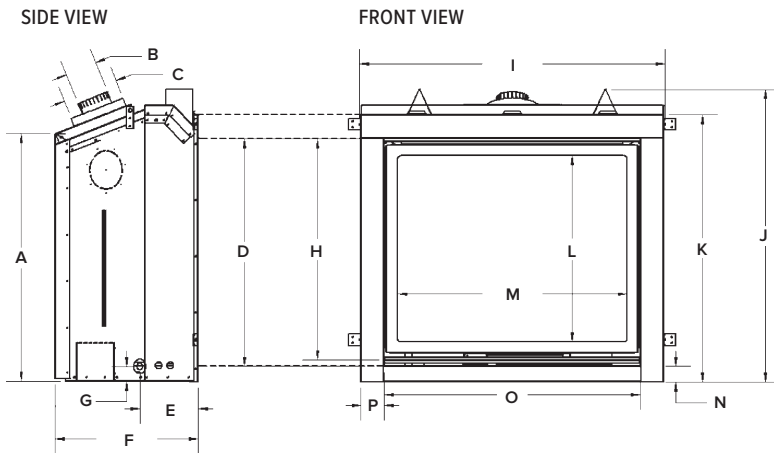

BENTLEY 39/42 PRODUCT DIMENSIONS

	ZCV39	ZCV42
A	32"	35 1/8"
B	4"	4"
C	7"	7"
D	29 3/8"	32 1/2"
E	7 1/2"	7 9/16"
F	18 7/16"	18 7/16"
G	1 15/16"	1 15/16"
H	28 9/16"	31 11/16"
I	39 3/8"	42 7/16"
J	37 11/16"	40 7/8"
K	34 1/2"	37 5/8"
L	24 1/16"	27 3/16"
M	29 5/8"	33 11/16"
N	2"	2"
O	33"	37 1/16"
P	3"	2 1/2"
Q	24 1/4"	27 7/8"
R	18 7/16"	18 7/16"
S	6 7/8"	6 7/8"
T	39 3/8"	42 7/16"