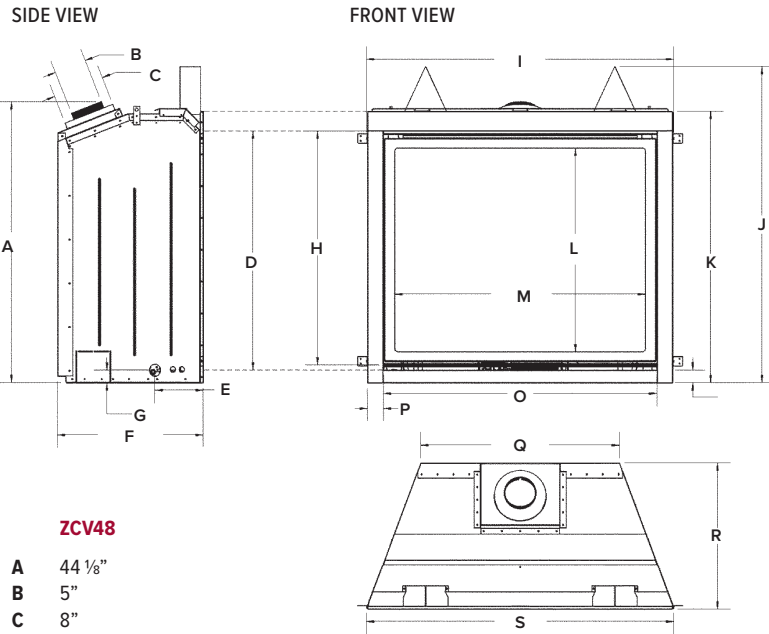

Unit Illustrated: ZCV42NE2, MQ42D Driftwood Log Set, ZCV42GT Glass Tray, ZCV42PL Porcelain Reflective Liner, ZCV42S1BL Surround (Hearth Mount 4" Wide).

BENTLEY 48

Go **BIG**

When the view is this big, it must be the **Bentley 48**. This big brother of the popular Bentley by Marquis is getting some serious attention and lots of second looks from home owners wanting to enjoy a statement fireplace. An expansive glass viewing area and beautiful designer options allow you to customize the look to your own style. Take the chill out of the room with this heater-rated fireplace, and bask in some serious warmth.

BENTLEY 48 PRODUCT DIMENSIONS

ZCV48

A	44 1/8"
B	5"
C	8"
D	37 9/16"
E	7 5/8"
F	22 15/16"
G	1 15/16"
H	36 3/4"
I	48 3/8"
J	49 11/16"
K	42 11/16"
L	32"
M	39 7/16"
N	2"
O	43"
P	2 1/2"
Q	31 5/16"
R	23"
S	48 3/8"

TOP VIEW

FRAMING DIMENSIONS

ZCV48

HEIGHT	
Actual	49 11/16"
Framing	49 3/4"
FRONT WIDTH	
Actual	48 3/8"
Framing	48 1/2"
DEPTH	
Actual	22 15/16"
Framing	24 9/16"***

***Dependent of finishing material used

SURROUNDS