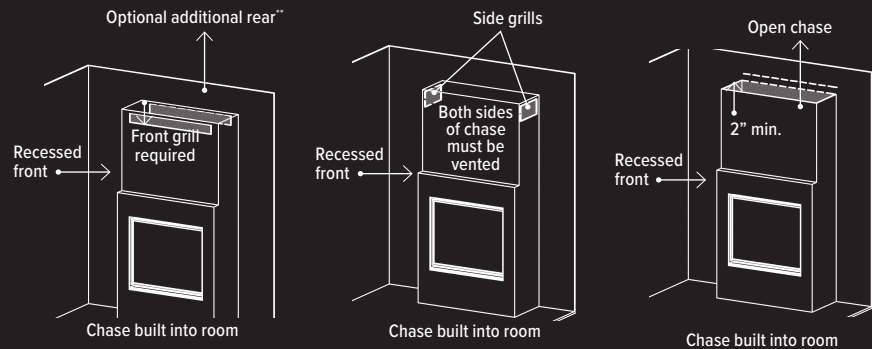

The chase of the appliance may be vented to achieve Cool Touch Walls or reduced Mantel Clearances.

Benefits to Cool Touch Wall Technology :

- Wall above fireplace will be cooler, useful when installing TV's or Artwork above fireplace.
- In some instances combustible materials can be used to cover the face of the fireplace (please consult installation manual).
- Mantel height is lower than Non-Vented Chase.
- Chase must be vented at the top with a specified grill or opening size.
- If the chase bumps out into the room, side grills can be installed on each side of the chase.

FRAMED COOL TOUCH WALL TECHNOLOGY*

RECESSED COOL TOUCH WALL TECHNOLOGY OPTION*

* **NOTE: Ventilation Plates are removed from fireplace before it is installed into a Vented Chase.**
** Consult manual for further information.

Minimum enclosure height for a vented chase is measured from bottom of fireplace, ventilation of minimum free air opening is required. Choose between our Enclosure Grills (Front or Sides) for adequate ventilation opening as stated in the manual. Grill or opening must meet minimum (as specified in the installation manual) of chase top/ceiling.