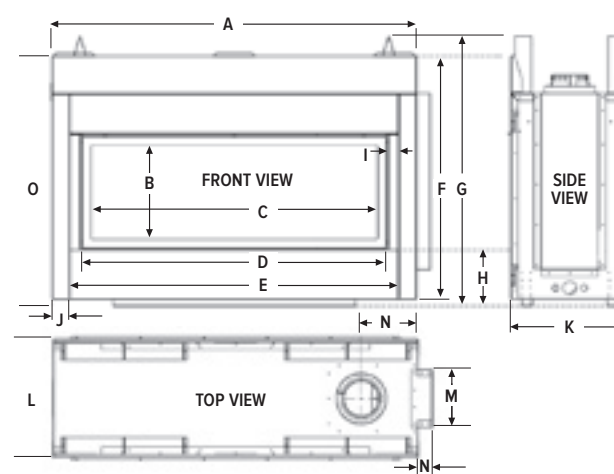

WALL SURROUND TRIM KIT

MQRB4436 MQRB5143 MQRB6961

A	49 7/8"	56 7/8"	74 7/8"
B	3 7/8"	3 7/8"	3 7/8"
C	4 3/8"	4 3/8"	4 3/8"
D	23 3/4"	23 3/4"	23 3/4"
E	1"	1"	1"
F	2 3/8"	2 3/8"	2 3/8"

MQRB4436 MQRB5143 MQRB6961

G	44 1/8"	51 1/8"	69 1/8"
H	1 1/2"	1 1/2"	1 1/2"
I	1 1/2"	1 1/2"	1 1/2"
J	19 1/8"	19 1/8"	19 1/8"
K	1"	1"	1"
L	2 3/8"	2 3/8"	2 3/8"

PRODUCT DIMENSIONS

MQRB4436 MQRB5143 MQRB6961

A	44 1/8"	A 51 1/8"	A 69 1/8"
B	13 1/4"	B 13 1/4"	B 13 1/4"
C	33 1/8"	C 40 1/8"	C 58 1/8"
D	36 1/4"	D 43 1/4"	D 61 1/4"
E	39"	E 46"	E 64 1/8"
F	34"	F 34"	F 38"
G	37 5/8"	G 37 5/8"	G 45 3/8"
H	7 7/8"	H 7 7/8"	H 7 7/8"
I	1 1/2"	I 1 1/2"	I 1 1/2"
J	2 1/2"	J 2 1/2"	J 2 1/2"
K	16 1/2"	K 16 1/2"	K 20 1/2"
L	16 1/2"	L 16 1/2"	L 20 1/2"
M	8 1/8"	M 8 1/8"	M 12 1/8"
N	2"	N 2"	N 2 7/8"
O	35"	O 35"	O 39"