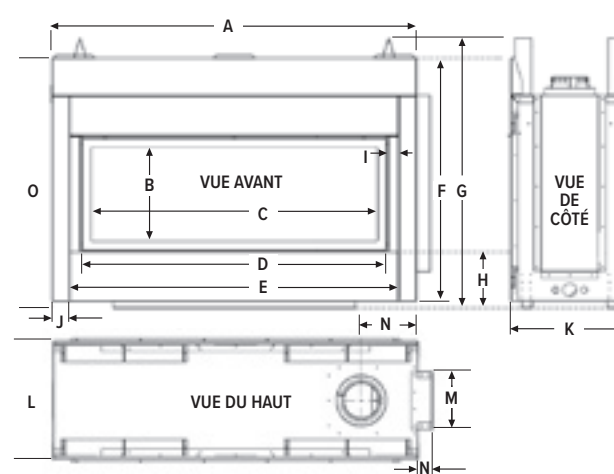

ENSEMBLE D'ENCADREMENT

MQRB4436 MQRB5143 MQRB6961

A	49 7/8"	56 7/8"	74 7/8"
B	3 7/8"	3 7/8"	3 7/8"
C	4 3/8"	4 3/8"	4 3/8"
D	23 3/4"	23 3/4"	23 3/4"
E	1"	1"	1"
F	2 3/8"	2 3/8"	2 3/8"

MQRB4436 MQRB5143 MQRB6961

G	44 1/8"	51 1/8"	69 1/8"
H	1 1/2"	1 1/2"	1 1/2"
I	1 1/2"	1 1/2"	1 1/2"
J	19 1/8"	19 1/8"	19 1/8"
K	1"	1"	1"
L	2 3/8"	2 3/8"	2 3/8"

DIMENSION DE L'APPAREIL

MQRB4436 MQRB5143 MQRB6961

A	44 1/8"	A 51 1/8"	A 69 1/8"
B	13 1/4"	B 13 1/4"	B 13 1/4"
C	33 1/8"	C 40 1/8"	C 58 1/8"
D	36 1/4"	D 43 1/4"	D 61 1/4"
E	39"	E 46"	E 64 1/8"
F	34"	F 34"	F 38"
G	37 5/8"	G 37 5/8"	G 45 3/8"
H	7 7/8"	H 7 7/8"	H 7 7/8"
I	1 1/2"	I 1 1/2"	I 1 1/2"
J	2 1/2"	J 2 1/2"	J 2 1/2"
K	16 1/2"	K 16 1/2"	K 20 1/2"
L	16 1/2"	L 16 1/2"	L 20 1/2"
M	8 1/8"	M 8 1/8"	M 12 1/8"
N	2"	N 2"	N 2 7/8"
O	35"	O 35"	O 39"